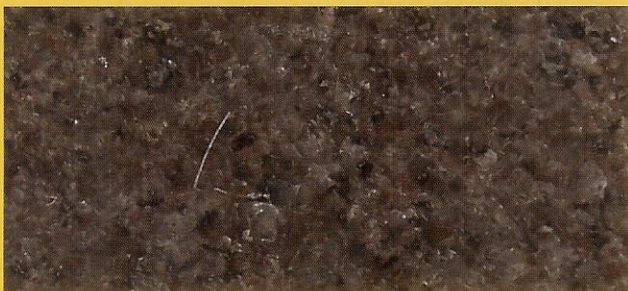

## A FEW GRANITE COLORS

### WAUSAU RED

*A little bit lighter but the quality is just as good as Rib Mountain Red.*

### MEMORY ROSE

*This granite quarried from Canada, would be a fine choice.*

### MOUNTAIN ROSE

*Another granite that quarries from Canada. Finishes with a nice contrast.*

*These are color photo reproductions of granite. Actual granite may vary in color.*